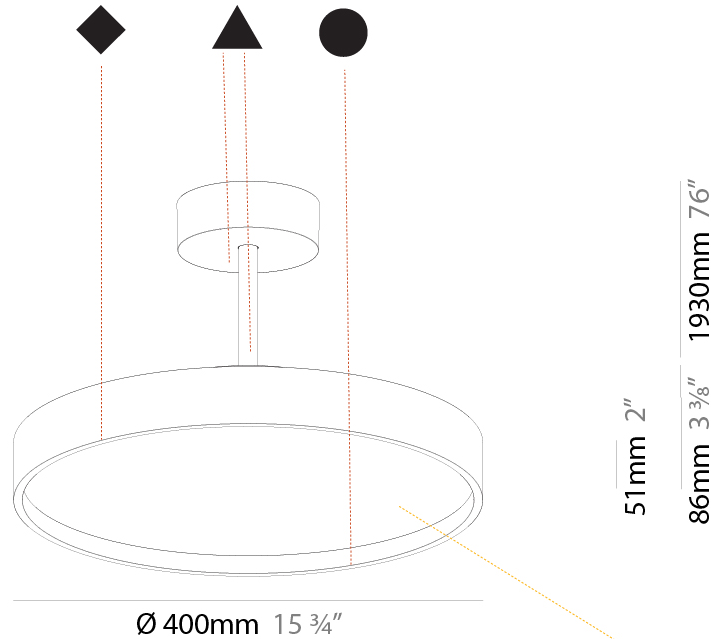

GENERAL

Series: Sign Diva Tube
Subseries: Sign Diva Tube Korona
Brand: Prolicht
Division: Architectural
Mounting Type: Suspension
Mounting Location: Ceiling
Subcategory: Pendant

PHYSICAL

Shape: Round
Diameter (mm): 400
Diameter (in): 15 3/4
Height (mm): 86
Height (in): 3 3/8
Max. Overall Height (mm): 2016
Max. Overall Height (in): 79 3/8
Light Distribution: Direct / Indirect
Weight (kg): 3.251
Weight (lbs): 7.167
Diffuser: PMMA - Opal / Micro-Prism / Sparkling Secret / Vintage Industrial
Fixture Finish: SSR / BKV / CWI / CRY / HAB / UFT / ITA / RUA / FTG / MYG / LOD / PUS / FRO / FUP / KIA / POP / BLS / SPG / MEY / GOH / GUM / CHC / COM / ABZ / JAG / OBR / MOS / ROR
Fixture Material: Extruded Aluminum / Steel

ELECTRICAL

Lamp Type: LED (Zhaga Standard)
Input Wattage (W): 30
Total Output Wattage (W): 16 / 11.8
Dimming: Tri-Mode (Non-Dimming and Phase Dimming (120Vac only) and 0-10V Dimming)
Driver Included: Yes
Driver Location: Integrated
Driver Type: Constant Current - Universal
Driver Class: Class 2
Input Voltage (V): 120 - 277
Constant Current (MA): 500 / 350

LED

Color Temperature (*K): 2700 / 3000 / 3500 / 4000
Max. Delivered Lumen (lm): 3409 / 3019 / 3055 / 3117
Nominal Lumen (lm): 4182 / 4142 / 4189 / 4275
CRI: >90 CRI
Lamp Life (hrs): 50000

OPTICAL

RATINGS AND CERTIFICATIONS

Certified By: Certified for North American Standards
IP rating: IP20